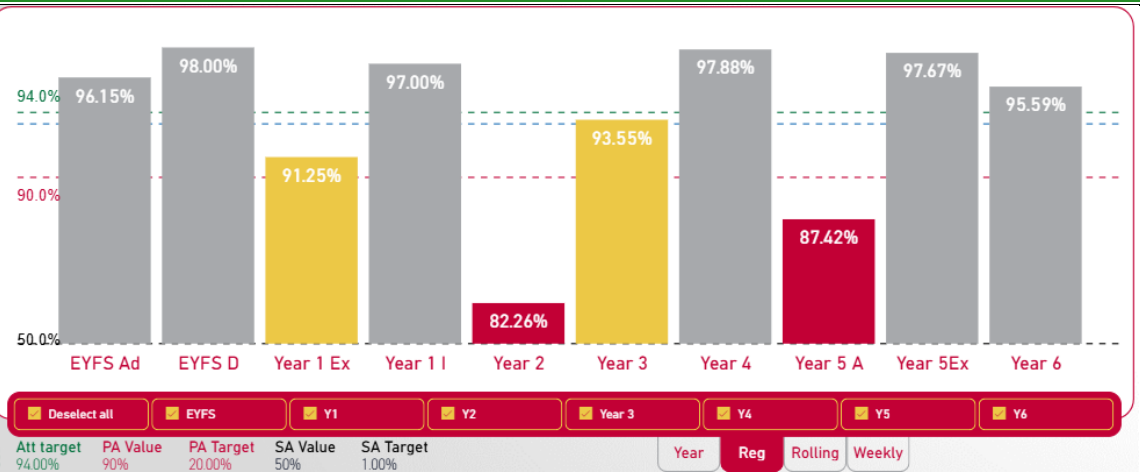

If you have any concerns or worries about getting your child into school, please contact Mrs Green or Miss Smith, who will be happy to help

End of Spring Term

Award Winners

Congratulations to our award winners from last term:
We really are so proud of each and every one of you.

Class	WOW	Academic	Peace	PE Champion	Handwriting Champion	Improved Handwriting	Pride of Lea
EYFS Discoverers	Hollie	Kit	Esmée	Theo T	Ash	Zarina	
EYFS Adventurers	Alex	Mabel	Marley	Grace	Hrithika	Jojo	Ivy
Y1 Explorers	Scarlett	Grace	Michelle	Harvey	Everly	Tristan	
Y1 Innovators	Charlie	Wren	Freyja	Neve	Kian	Kiara	Phoebe
Y2	Theo	Mikael	Mila-Rae	Arlo	Killian	Lucas	Arlo
Y3	Layla	Ella	Holly	D'arcy	Tommy	Millie	William
Y4	Alexa	Efeturi	Gracy	Junior	Renae	Marley	Luna
Y5 Ad	Sophia	Eve	Anvaya	Kamil	Romeo	Liam	
Y5 Ex	Lily	Tyler	Layla	O'Ceann	Samaira	Seth	Vinnie
Y6	Grace	Lucas	Maya	Miya	Kian	Michael	

Class Assembly Dates

Please go to our website and subscribe to our school calendar which will drop dates into your own calendar.
<https://www.leacp.lincs.sch.uk/calendar/?calid=1,2,3,4,5,6,7,8,9,10,11&pid=6&viewid=5>

Class assembly dates. Assemblies start at 9.10am and are normally held on Thursday mornings.

Class	Date
Y2	30th April 26
Y3	14th May 26
EYFS Dis	12th Jun 26
EYFS Ad	19th Jun 26
Y4	3rd July 26
Y6 Leavers	17th July 26

Dates for your diary - Spring Term 2026

20-24/04/26 - Sustainability Week
22/04/26 - Earth Day
01/05/26 - Y6 Bring & Buy Sale
11-14/05/26 - Y6 SATs week
15/05/26- Sports Day KS2 am KS1 pm
22/05/26- Finish for Half Term 3.25pm
01/06/26 - INSET day
02/06/26 - INSET day
03/06/26 - Return after half term & INSETS
03-12/06/26 - Y6 Swimming Sessions
05/06/26 - Back up sports day KS2 am KS1 pm
18/06/26- Y4 Mayan Workshop
25/06/26 - Y5 Greek Workshop
15/07/26- Performing Arts Assembly
16/07/26- Award Assembly
17/07/26 - Finish for summer hols 1.30pm