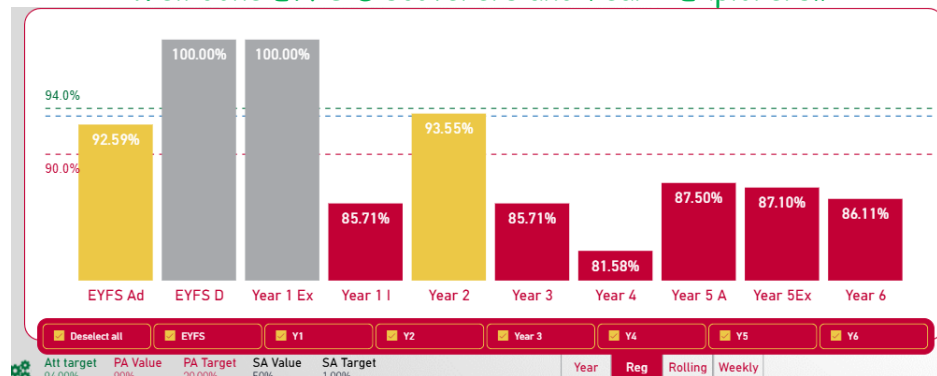

Well done EYFS Discoverers and Year 1 Explorers!!

If you have any concerns or worries about getting your child into school, please contact **Mrs Green** or **Miss Smith**, who will be happy to help