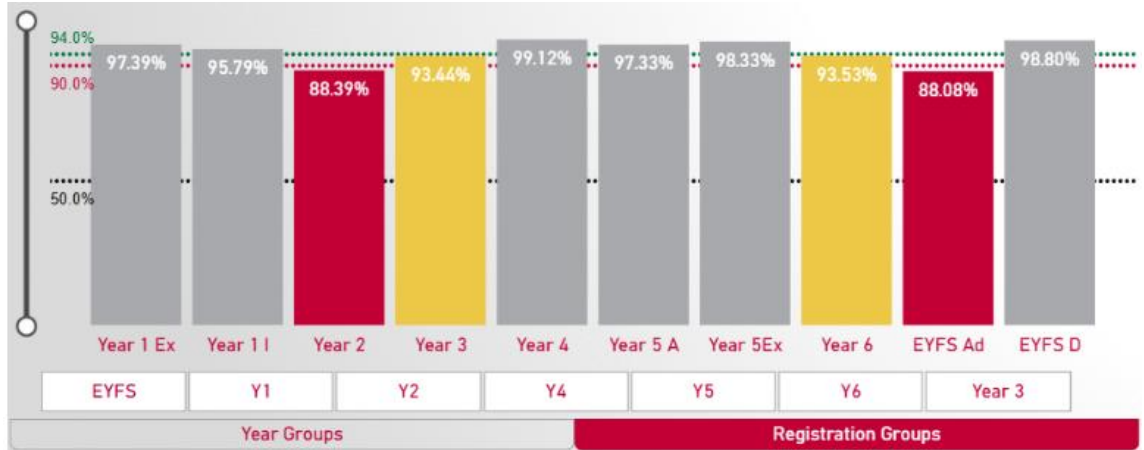

Attendance

Year 4 were the winners of the attendance award for w/e 23/01/26 - with **an attendance level of 99.12%**! They earned the honour of looking after Attendasaurus for a week.

Well done Year 4!!